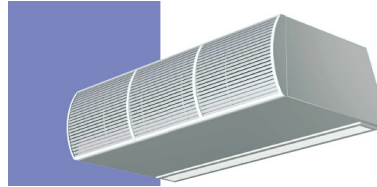

JS Heatscreen Compact Air Curtains

With wireless control

Electric Heat Models

Model Reference	Door Width	Door Height	Dimensions H x W x D	Weight Kg	Heat KW	Fuse Amps	Air m3/hr	LIST PRICE	TRADE PRICE
Rm125 09 D/Y-A2	900	2100	221 x 900 x 183	15	6	32A-1ph	912	£439	£329
Rm125 12 D/Y-A2	1200	2100	221 x 1200 x 183	18	7.2	40A-1ph	1280	£519	£389
Rm125 15 D/Y-A2	1500	2100	221 x 1500 x 183	23	9	50A-1ph	1670	£599	£449

Add £30 carriage

JS Standesse Air Curtains

With wired control

Electric Heat Models

Model Reference	Door Width	Door Height	Dimensions H x W x D	Weight Kg	Heat KW	Fuse Amps	Air m3/hr	LIST PRICE	TRADE PRICE
VCS3B-10E-DM	1000	4000	221 x 900 x 183	15	9	32A-1ph	912	£2,655	£1,991
VCS3B-15E-DM	1500	4000	221 x 1200 x 183	18	13.5	40A-1ph	1280	£3,567	£2,675
VCS3B-20E-DM	2000	4000	221 x 1500 x 183	23	18	50A-1ph	1670	£4,265	£3,199

Add £30 carriage

LPHW Models

Model Reference	Door Width	Door Height	Dimensions H x W x D	Weight Kg	Heat KW	Fuse Amps	Air m3/hr	LIST PRICE	TRADE PRICE
VCS3B-10W-DM	900	2100	221 x 900 x 183	15	6	32A-1ph	912	£2,549	£1,912
VCS3B-15W-DM	1200	2100	221 x 1200 x 183	18	7.2	40A-1ph	1280	£3,480	£2,610
VCS3B-20W-DM	1500	2100	221 x 1500 x 183	23	9	50A-1ph	1670	£4,188	£3,141

Add £30 carriage